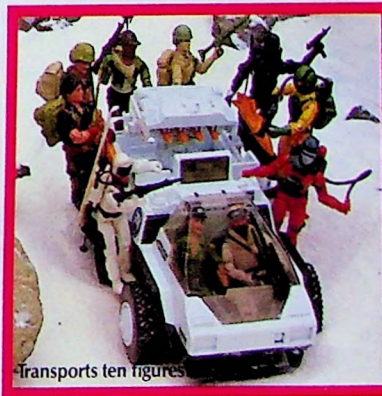

60057

Other figures sold separately.

Heat-seeking
ski-mounted torpedoes!

Transports ten figures

Snow Cat

6057

Snow Cat's quest is to expose COBRA's arctic strongholds! This powerful, half track mobilization unit plows through towering glaciers and savages frigid temperatures. Snow-covered canopy opens to allow two Joes to ride inside. Includes specialized heat seeking ski-mounted torpedoes, full missile launcher and tow hook. Removable missile rack rotates and pivots. Includes driver FROSTBITE and carries up to ten figures. It's the most sophisticated snow vehicle in the G.I. Joe® arsenal!

1 x 4 1/2 x 9"
WT.: 20 lbs.

CU.: 3,1
PK.: 12

TV